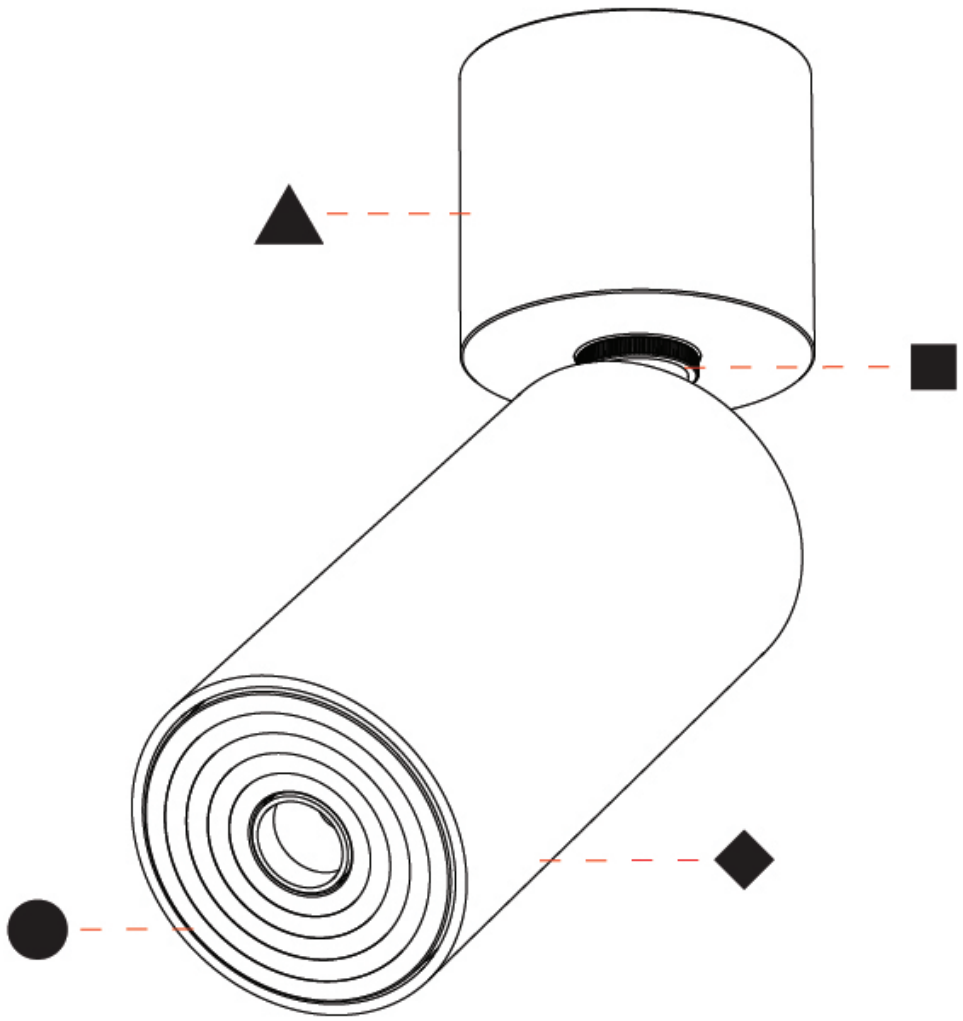

A3D375-

PROJECT	_____
TYPE	_____
SPECIFIER	_____
QUANTITY	_____
DATE	_____

A