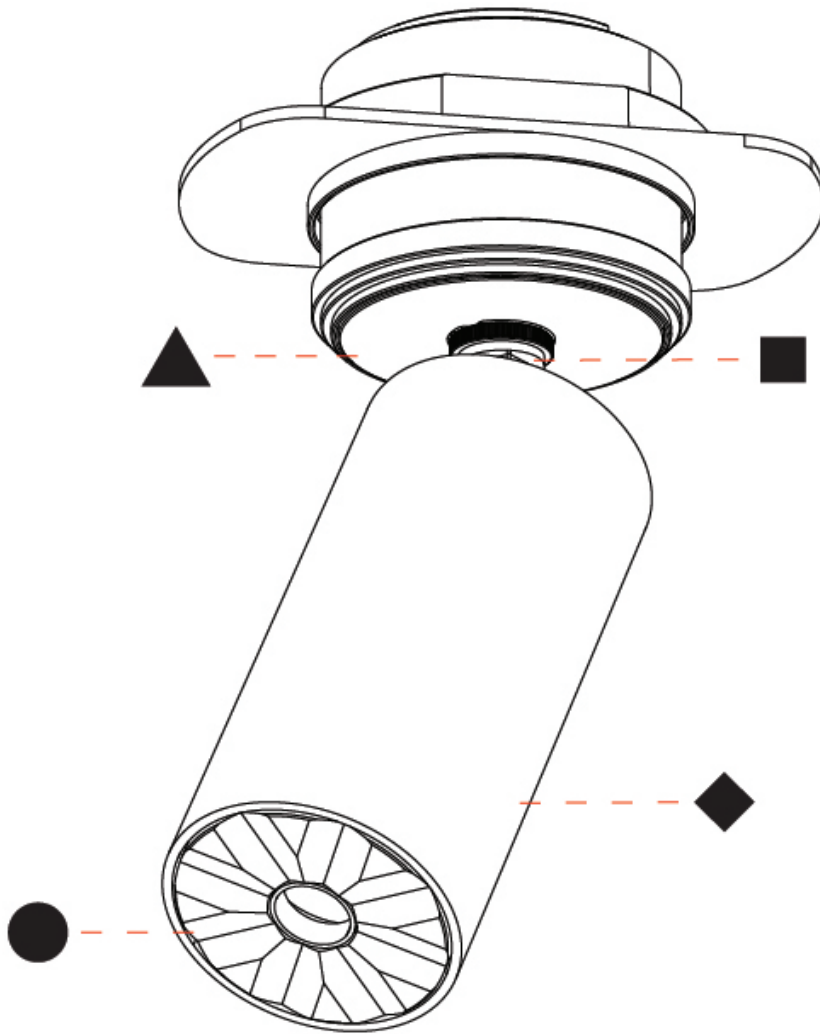

A350130-

PROJECT	_____
TYPE	_____
SPECIFIER	_____
QUANTITY	_____
DATE	_____

A