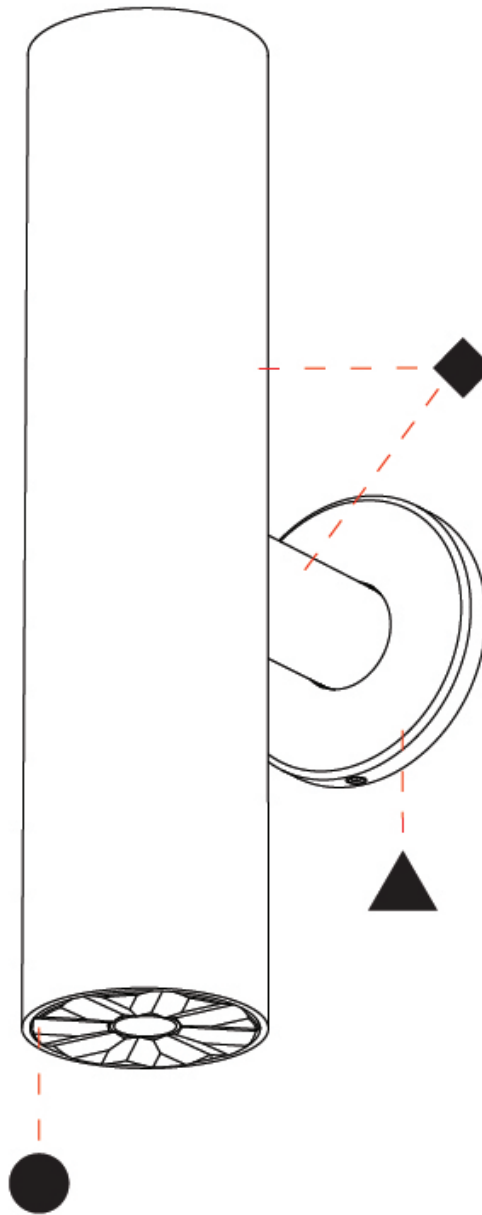

A33304-

PROJECT	_____
TYPE	_____
SPECIFIER	_____
QUANTITY	_____
DATE	_____

A