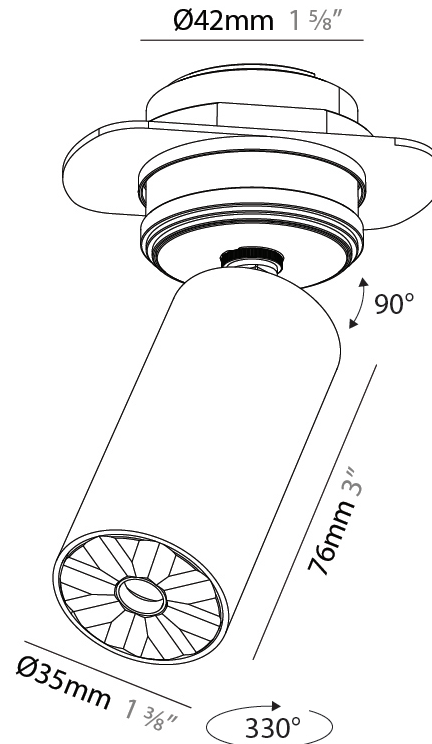

GENERAL

Series: Studio Collection
Subseries: Studio Collection 2
Partner: Prolicht
Division: Architectural
Installation: Trimless
Product Type: Spots
Mounting Location: Ceiling
Light Distribution: Direct

PHYSICAL

Aperture Sizes - Downlights: 1"
Shape: Cylinder
Diameter (mm): 35
Diameter (in): 1 3/8"
Height (mm): 76
Height (in): 3
Ceiling Thickness (mm): 10 - 30
Ceiling Thickness (in): 3/8 - 1 3/16
Min. Recessing Depth (mm): 40
Min. Recessing Depth (in): 1 9/16
Weight (kg): 0.157
Fixture Finish: [ALU / PBR](#)
Fixture Material: Extruded Aluminum
Cut-out Measurements: 45mm/1 3/4" Diameter

ELECTRICAL

Lamp Type: LED (Zhaga Standard)
Input Wattage (W): 6
Total Output Wattage (W): 5.4
Dimming: Tri-Mode (Non-Dimming and Phase Dimming (120Vac only) and 0-10V Dimming)
Driver Included: No
Driver Location: Remote
Driver Type: Constant Current - Universal
Driver Class: Class 2
Housing: ENCP3
Input Voltage (V): 120 - 277
Constant Current (MA): 500

LED

Color Temperature (°K): [2700 / 3000 / 3500 / 4000](#)
Max. Delivered Lumen (lm): 235 / 252 / 316 / 270
Nominal Lumen (lm): 372 / 399 / 500 / 427
CRI: >90 CRI
Lamp Life (hrs): 50000

OPTICAL

Beam Angle: [34 / 52](#)
Adjustability: Rotational 330°; Tilt 90°

RATINGS AND CERTIFICATIONS

Certified By: CSA Certified to UL and CSA Standards
IP rating: IP40