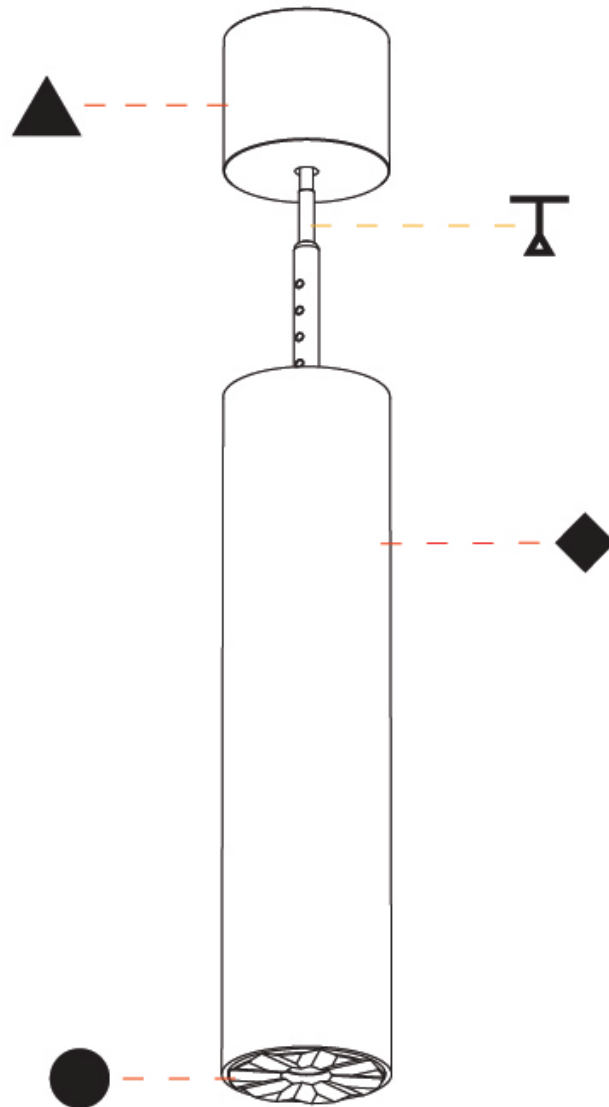

STUDIO COLLECTION 2 SUSPENSION

A300805-

PROJECT
TYPE
SPECIFIER
QUANTITY
DATE

A